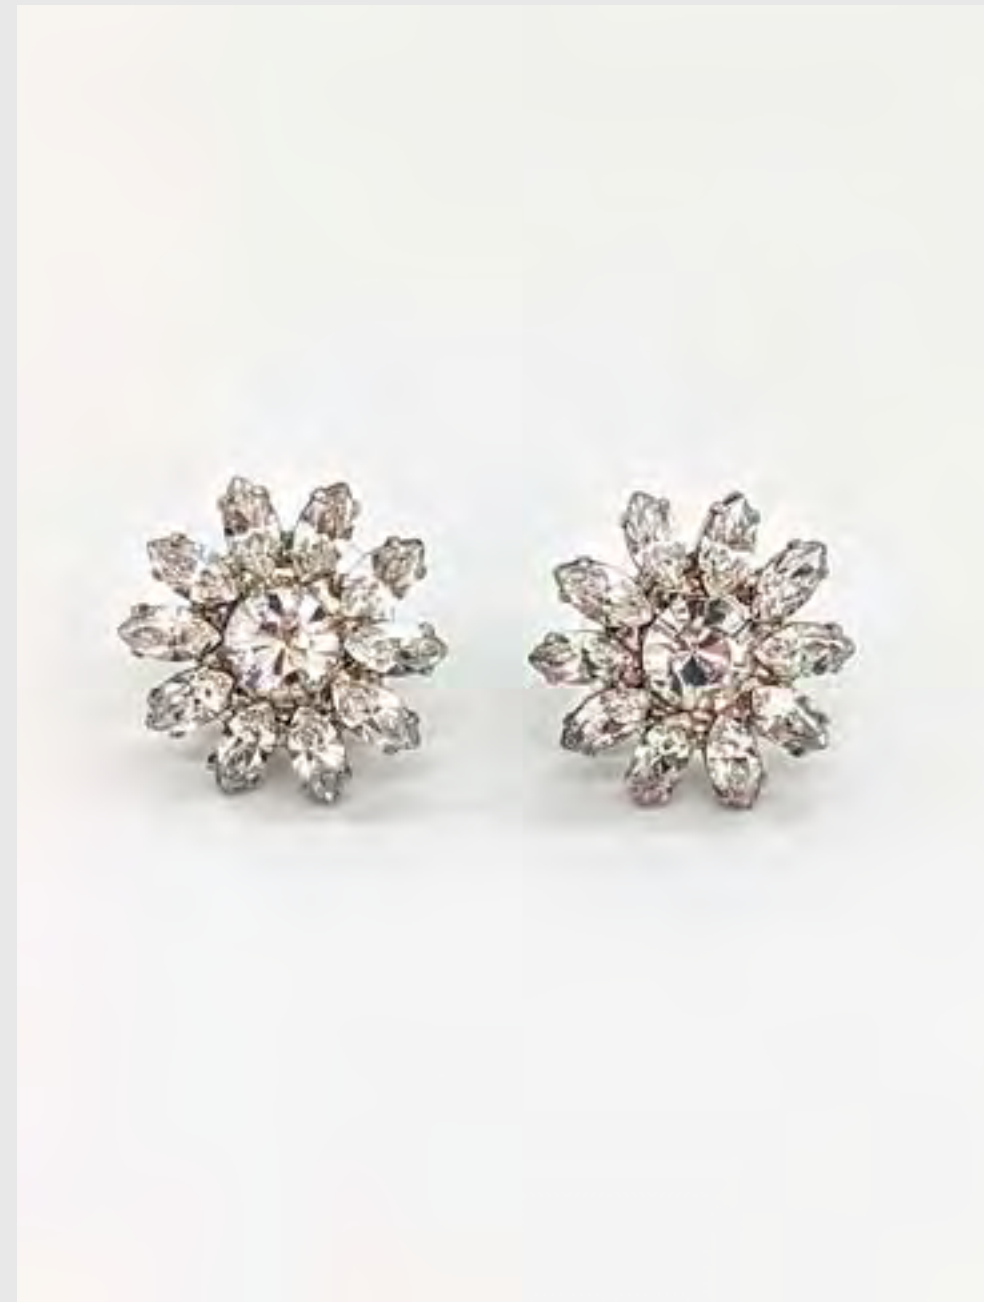

Earrings

STERLING KING
THE FOLD - GOLD