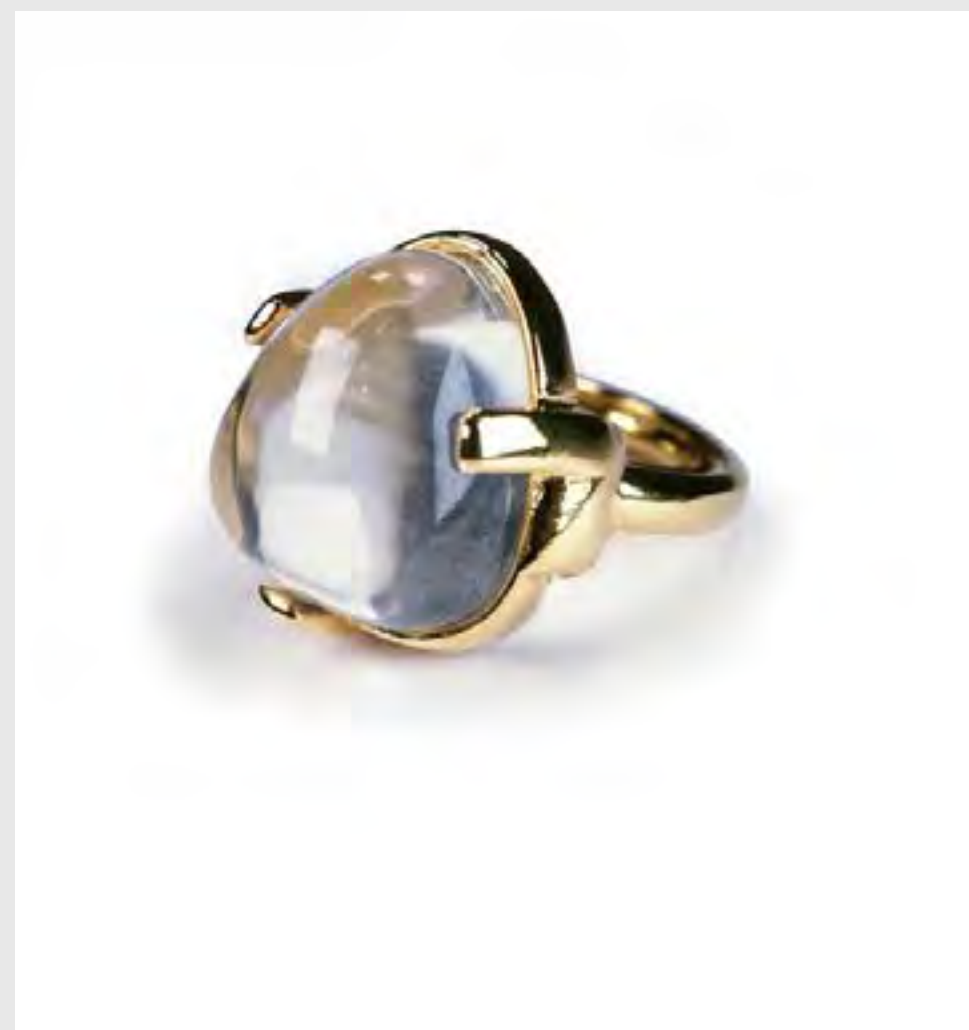

LOUIS VUITTON
INTRECCIATO SATIN
BOX CLUTCH

LOUIS VUITTON
VINTAGE ADJUSTABLE
SHOULDER STRAP *OPTIONAL

Rings

KENNETH JAY LANE
GLASS CABOCHON RING

STERLING KING
DELPHINIUM RING

JUDITH RIPKA
QUARTZ COCKTAIL RING