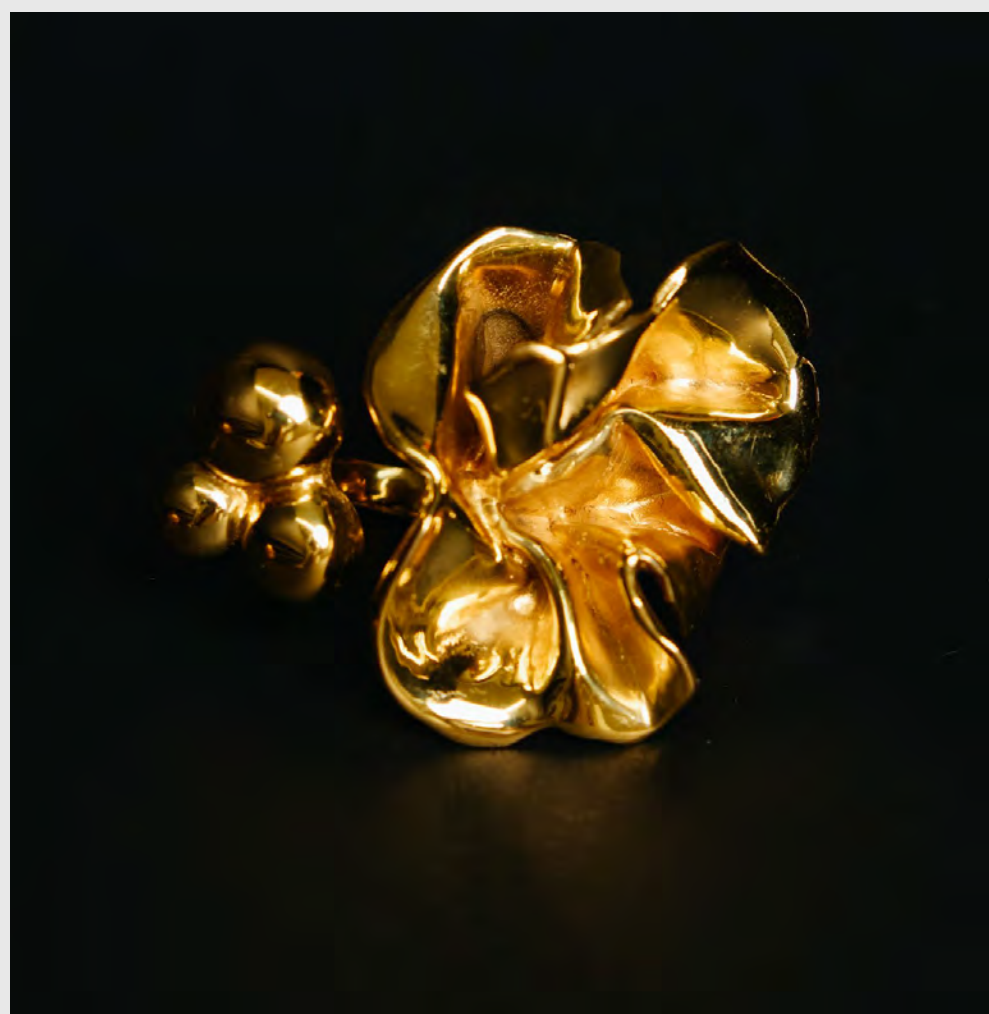

LOUIS VUITTON
INTRECCIATO SATIN
BOX CLUTCH

LOUIS VUITTON
VINTAGE ADJUSTABLE
SHOULDER STRAP *OPTIONAL

Rings

KENNETH JAY LANE
GLASS CABOCHON RING

STERLING KING
DELPHINIUM RING

JUDITH RIPKA
QUARTZ COCKTAIL RING