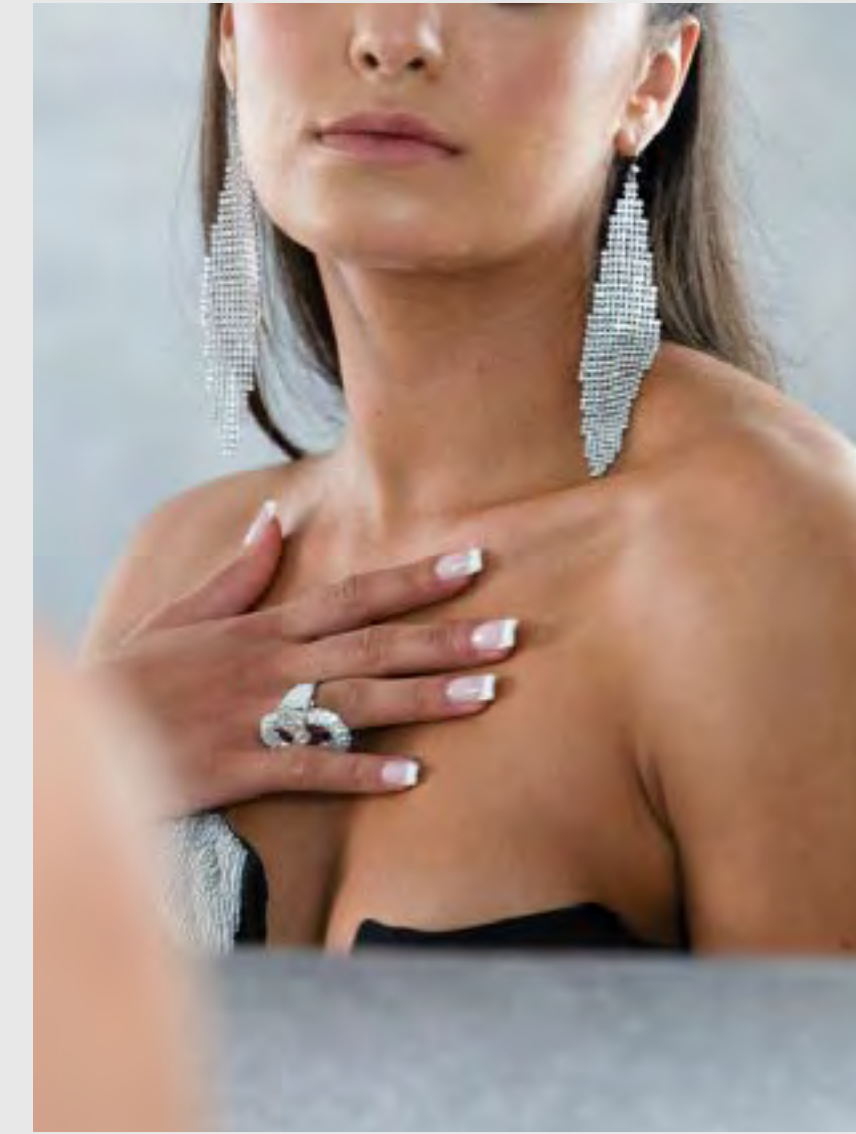

SAINT LAURENT
CRYSTAL MESH
EARRINGS

Earrings

STERLING KING
THE FOLD - GOLD

AMINA MUADDI
BEGUM CRYSTAL EARRINGS

CHRISTIAN DIOR
VINTAGE SILVER
CRYSTAL EARRINGS

Necklaces

CHRISTIAN DIOR
VINTAGE CRYSTAL CHOKER
NECKLACE