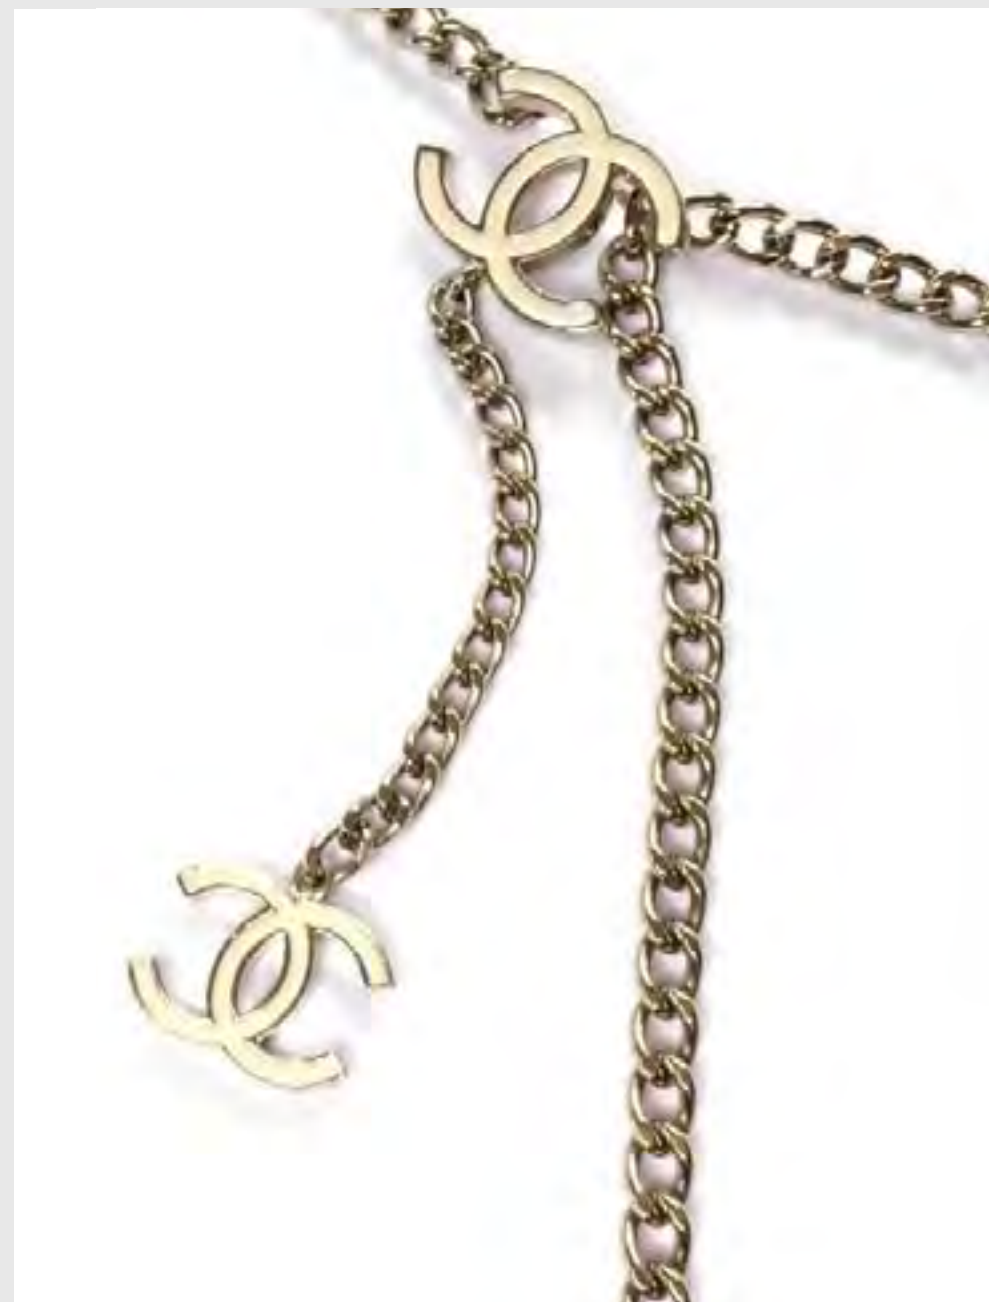

PRADA
FABRIC COLLAR

SAINT LAURENT
RHINESTONE NECKLACE

SAINT LAURENT
CRYSTAL CHOKER

Necklaces

CHANEL
CC GOLD CHAIN

TIFFANY & CO
PEARL WRAP
NECKLACE

OSCAR DE LA RENTA
CRYSTAL MULTISTRAND
NECKLACE

Necklaces

GIVENCHY
VINTAGE GOLD LINK
CHOKER NECKLACE

FENDI
FF CHAIN-LINK NECKLACE

SAINT LAURENT
FLORAL NECKLACE

Necklaces

OSCAR DE LA RENTA
CHAMPAGNE CRYSTAL
WREATH NECKLACE

OSCAR DE LA RENTA
FLORAL MOTIF NECKLACE

CHANEL
CAMELLIA BEAD &
PEARL NECKLACE