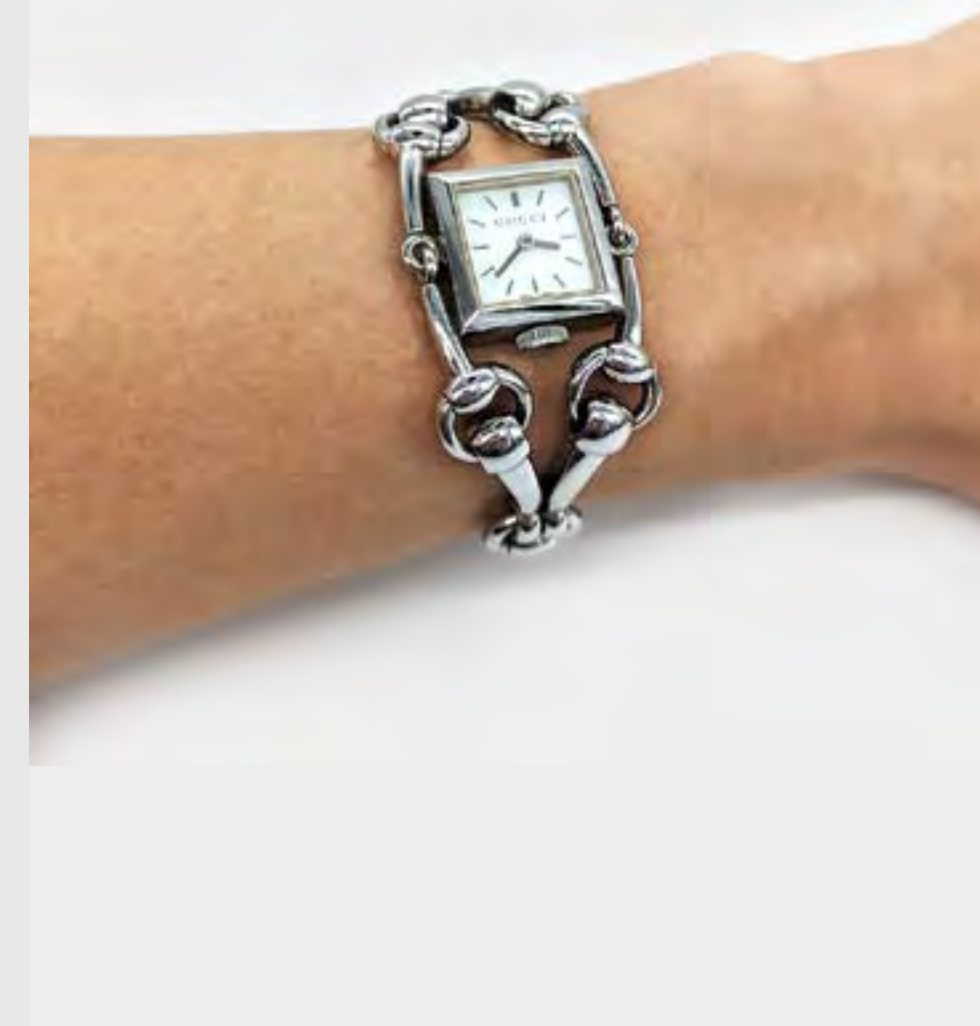

Wrist wear

GIVENCHY
AMETHYST BRACELET

ALEXIS BITTAR
CRYSTAL EMBELLISHED HINGED
CUFF

GUESS
GOLD CHAIN BRACELET WATCH

GUCCI
SIGNORIA SILVER WATCH

Headwear

JENNIFER BEHR
BAILEY PEARL BARRETTE

IVORY & CO
ART DECO CRYSTAL TIARA