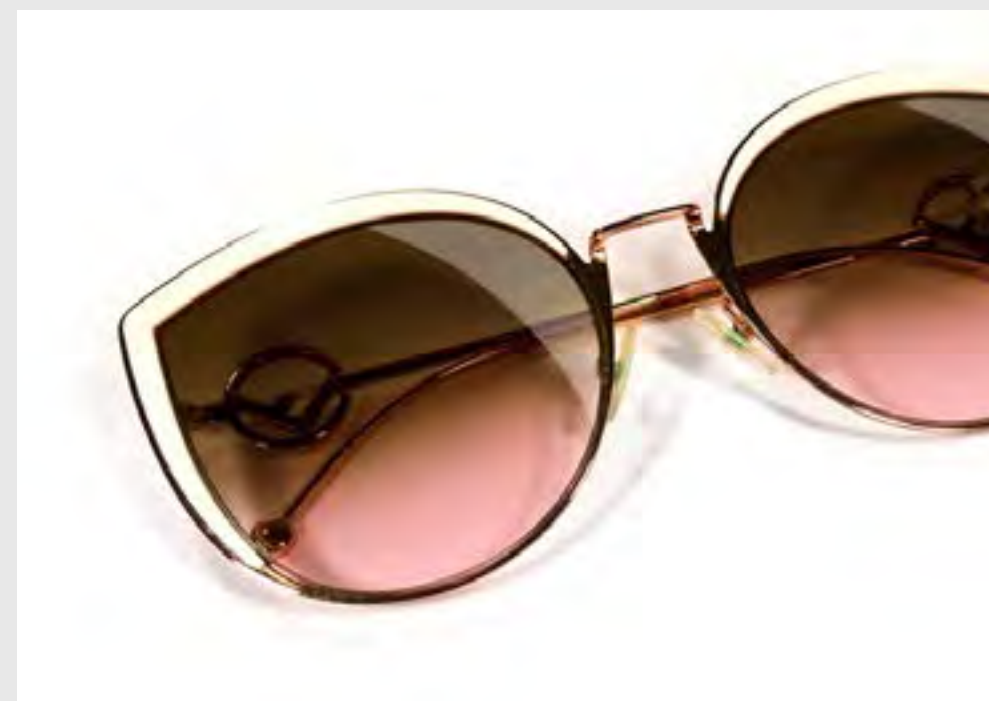

Sunglasses

SAINT LAURENT
WHITE VINTAGE LOOK
CAT-EYE SUNGLASSES

FENDI
CAT-EYE SUNGLASSES

SAINT LAURENT
PINK SUNGLASSES

FENDI
F IS FENDI SUNGLASSES

As Seen

DELTA GOODRUM
@meggysmithstylist

NATALIE BARR
@natshehata