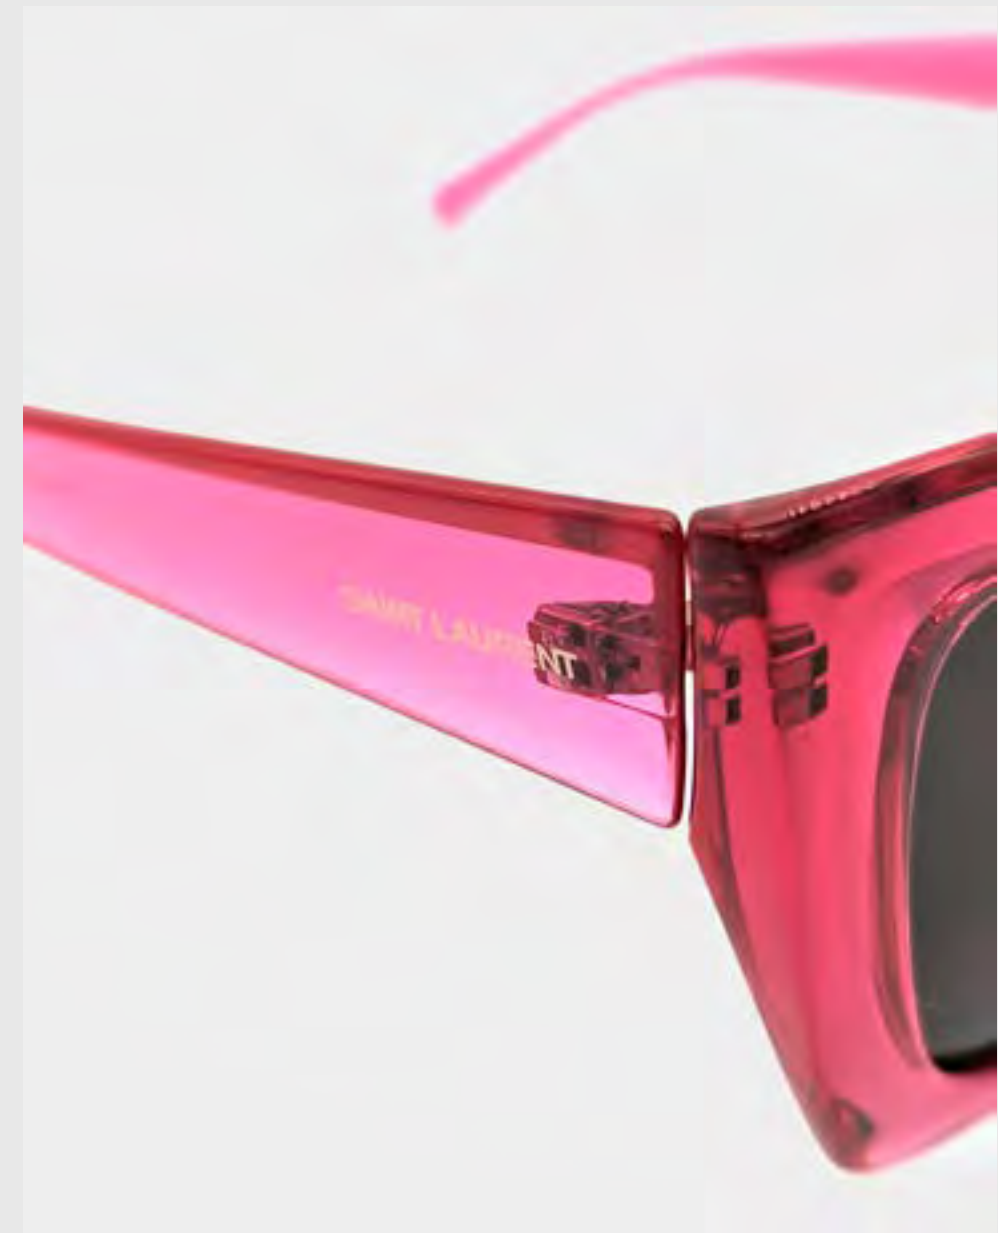

Sunglasses

SAINT LAURENT
WHITE VINTAGE LOOK
CAT-EYE SUNGLASSES

FENDI
CAT-EYE SUNGLASSES

SAINT LAURENT
PINK SUNGLASSES

FENDI
F IS FENDI SUNGLASSES

As Seen

DELTA GOODRUM
@meggysmithstylist

NATALIE BARR
@natshehata