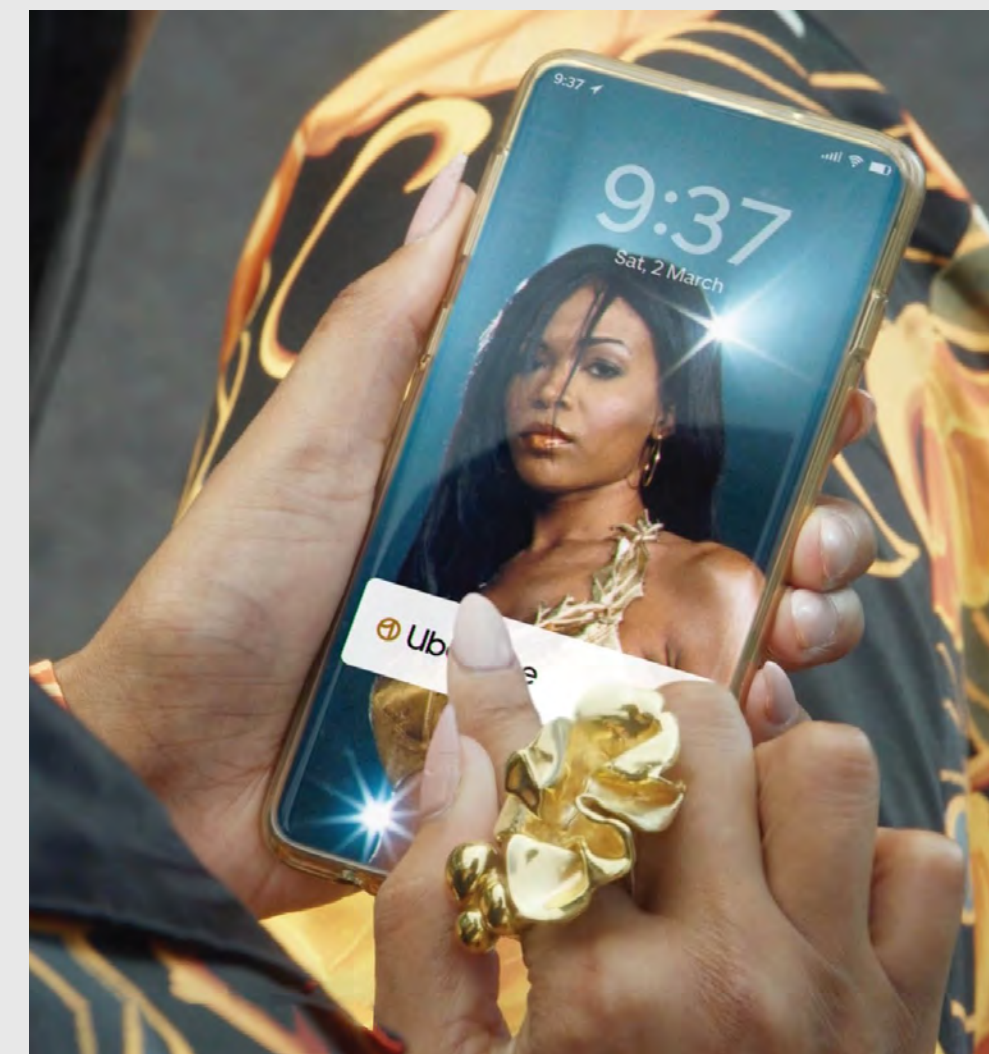

MICHELLE WILLIAMS
@janabartolo