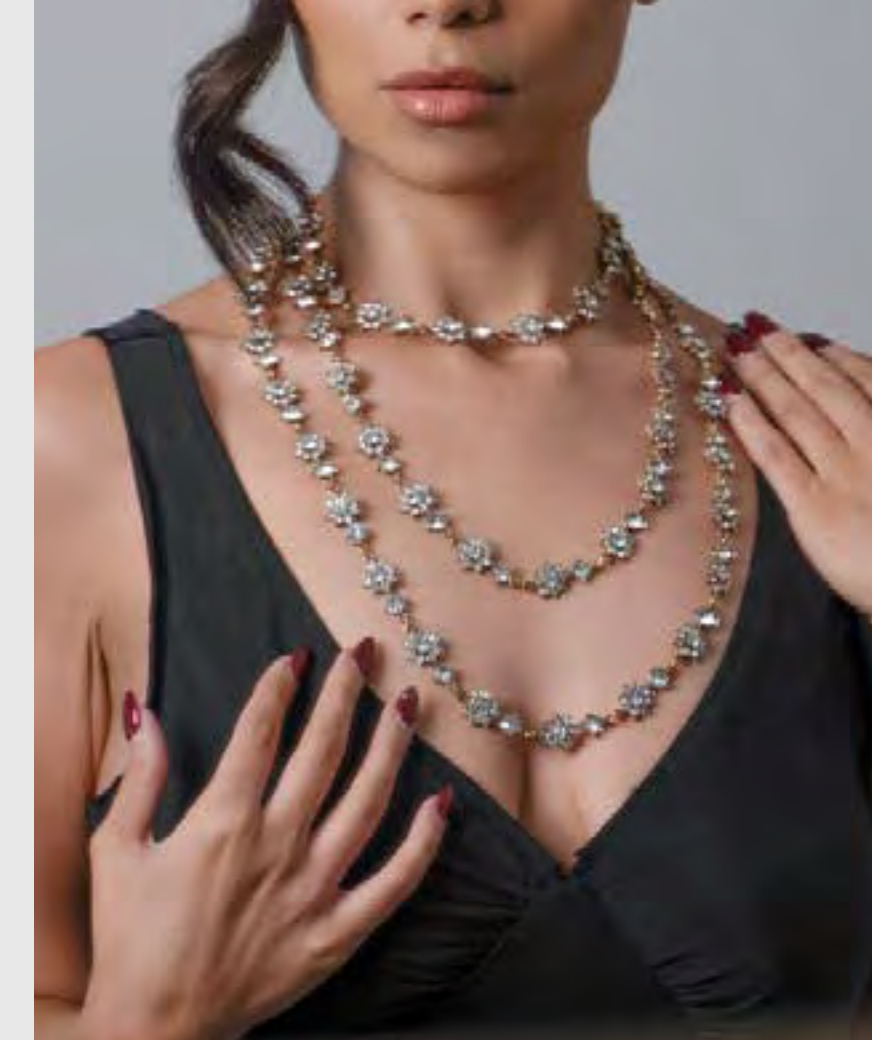

OSCAR DE LA RENTA
CRYSTAL MULTISTRAND
NECKLACE