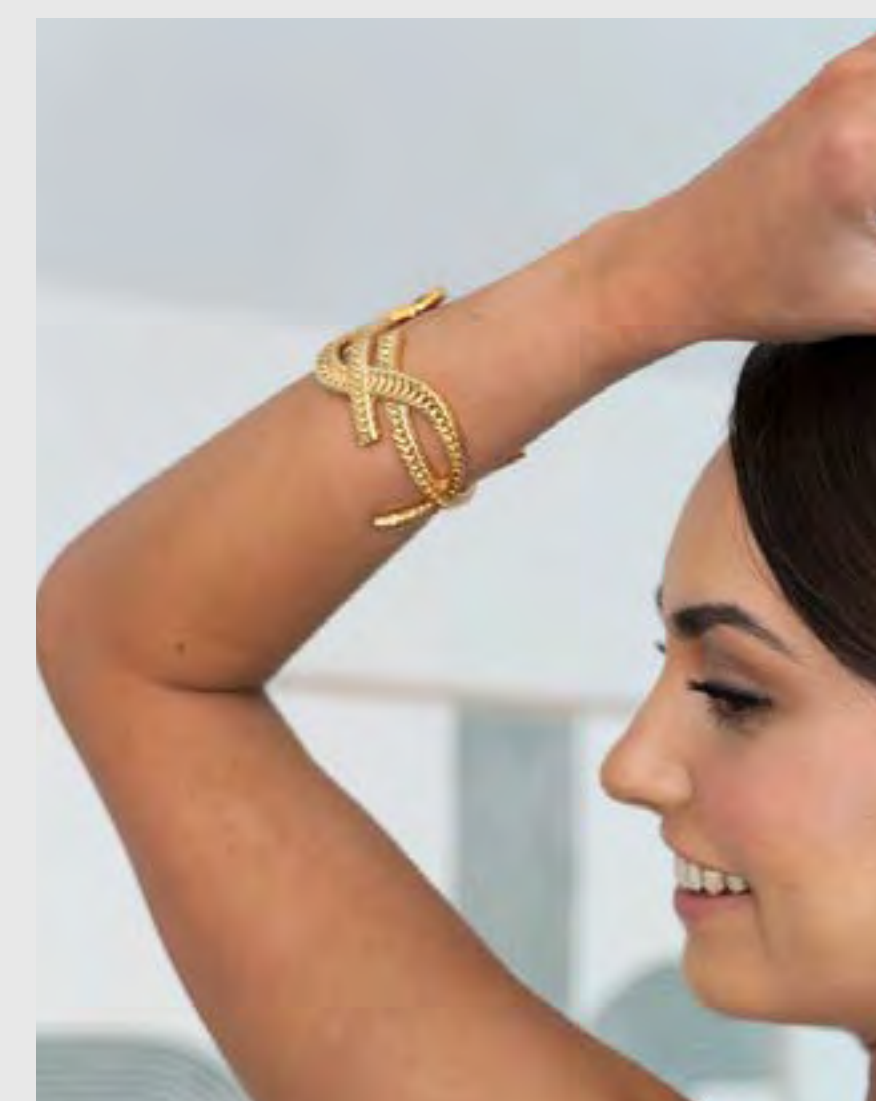

Rings

OSCAR DE LA RENTA
PINK ENAMEL RINGS

CHRISTIAN DIOR
RIBBON RING

Wrist wear

VALENTINO
GOLD FLORAL CUFF

HERMÈS
CLIC CLAC H BRACELET

SAINT LAURENT
GOLD CHAIN BRACELET

SAINT LAURENT
YSL MONOGRAM GOLD
CUFF

Wrist wear

GIVENCHY
AMETHYST BRACELET

ALEXIS BITTAR
CRYSTAL EMBELLISHED HINGED
CUFF

GUESS
GOLD CHAIN BRACELET WATCH

GUCCI
SIGNORIA SILVER WATCH

Headwear

JENNIFER BEHR
BAILEY PEARL BARRETTE

IVORY & CO
ART DECO CRYSTAL TIARA