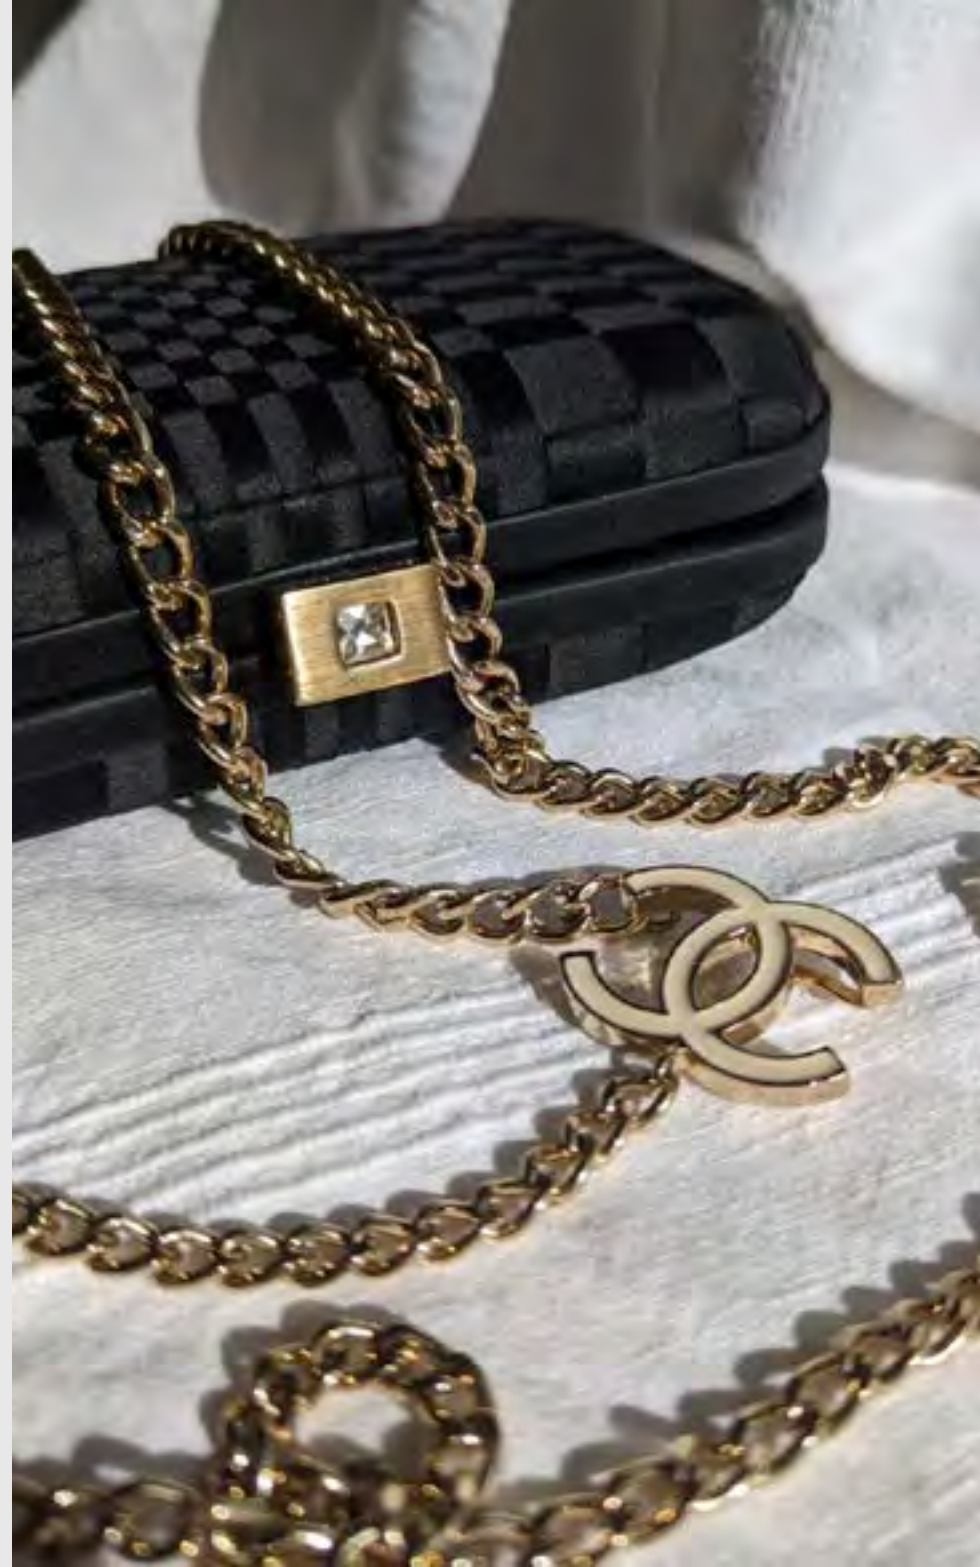

LOEFFLER RANDALL
GOLD RAYNE BOW CLUTCH

LOEFFLER RANDALL
MINI ROCHELLE BOW CLUTCH

Bags

BOTTEGA VENETA
INTRECCIATO SATIN BOX
CLUTCH

LOEFFLER RANDALL
BAILEY BLACK PLEATED
DOME CLUTCH

Bags

PRADA
MODORE HAND PLEATED
LEATHER CLUTCH BLACK