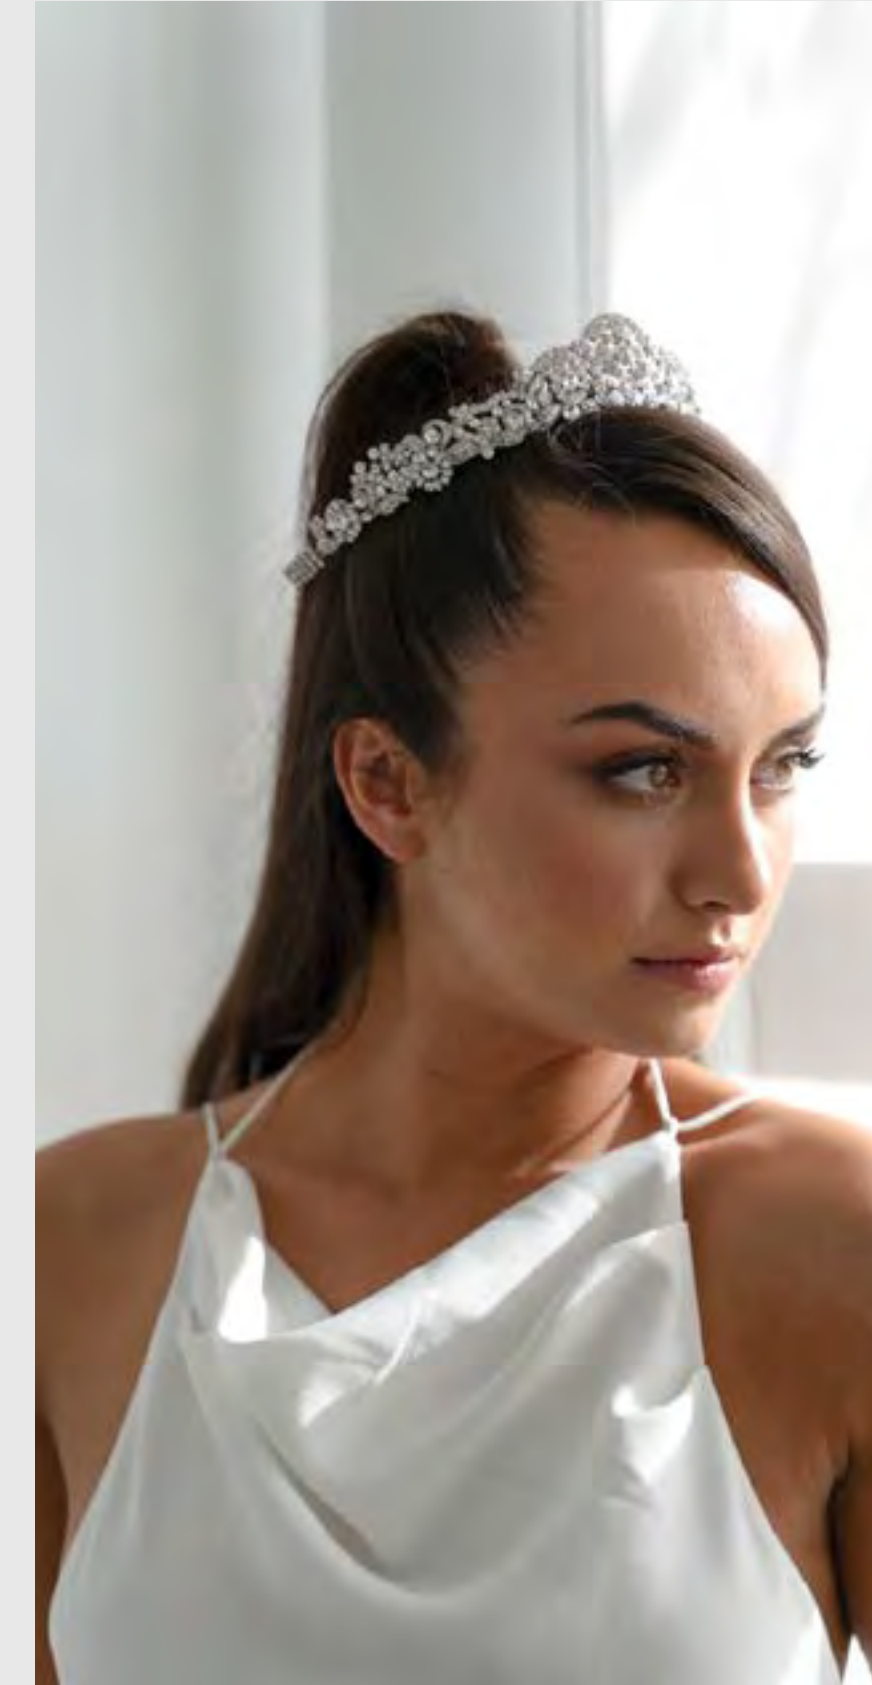

IVORY & CO
ART DECO CRYSTAL TIARA