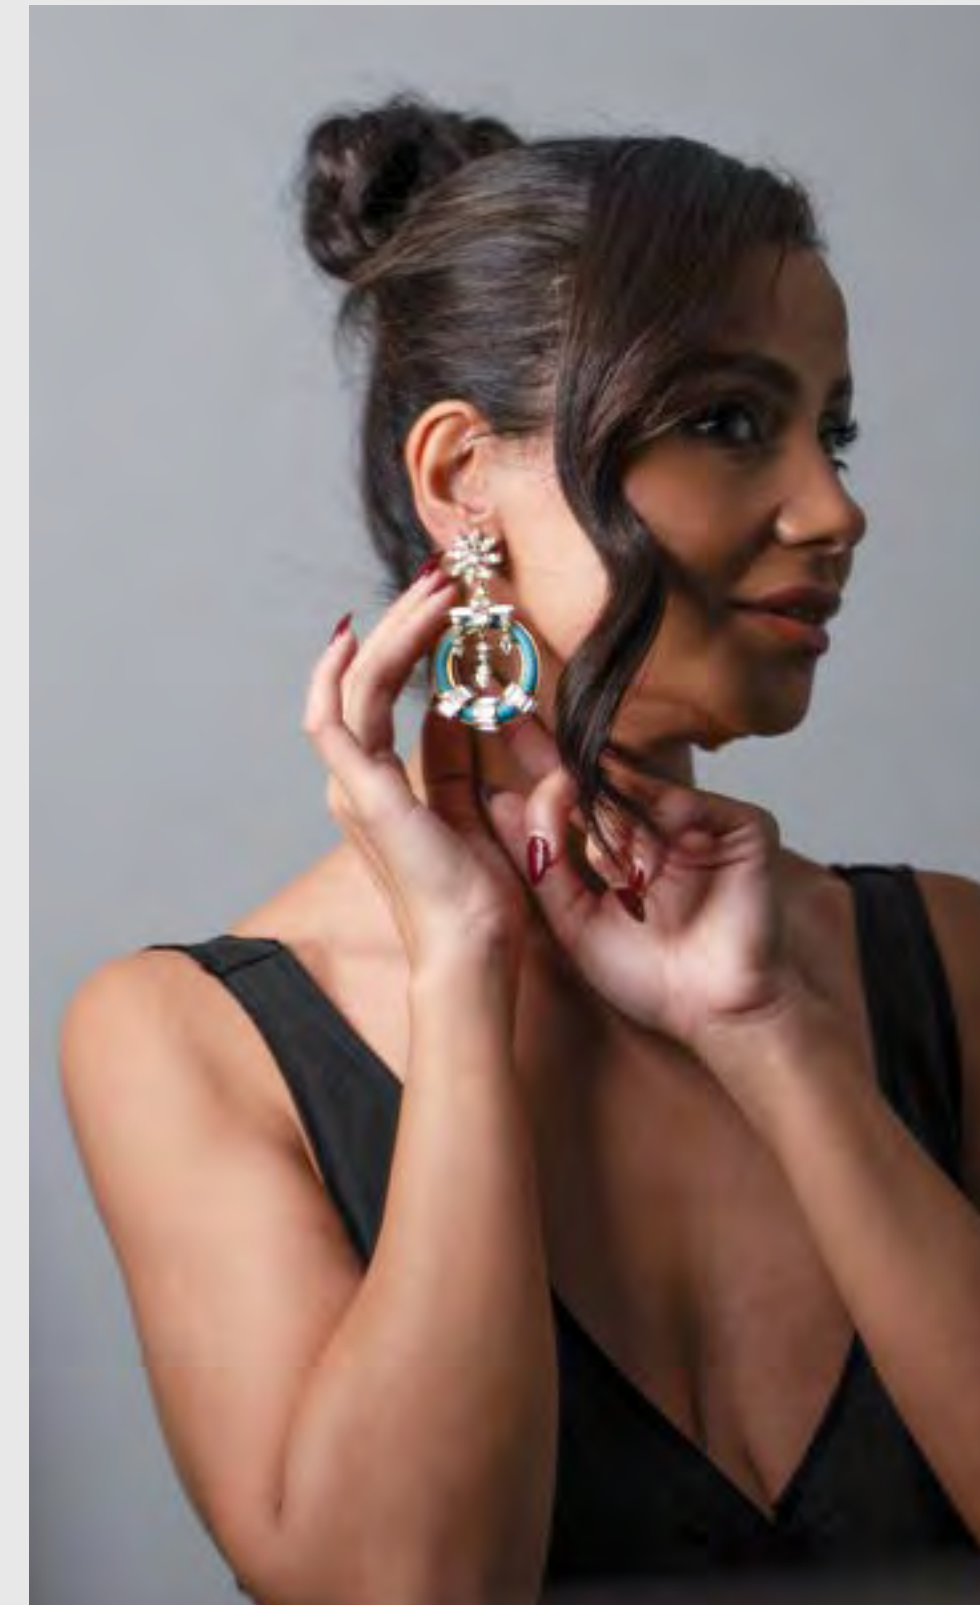

@avoda.studios
Israa Hasan
@makeupbydemi