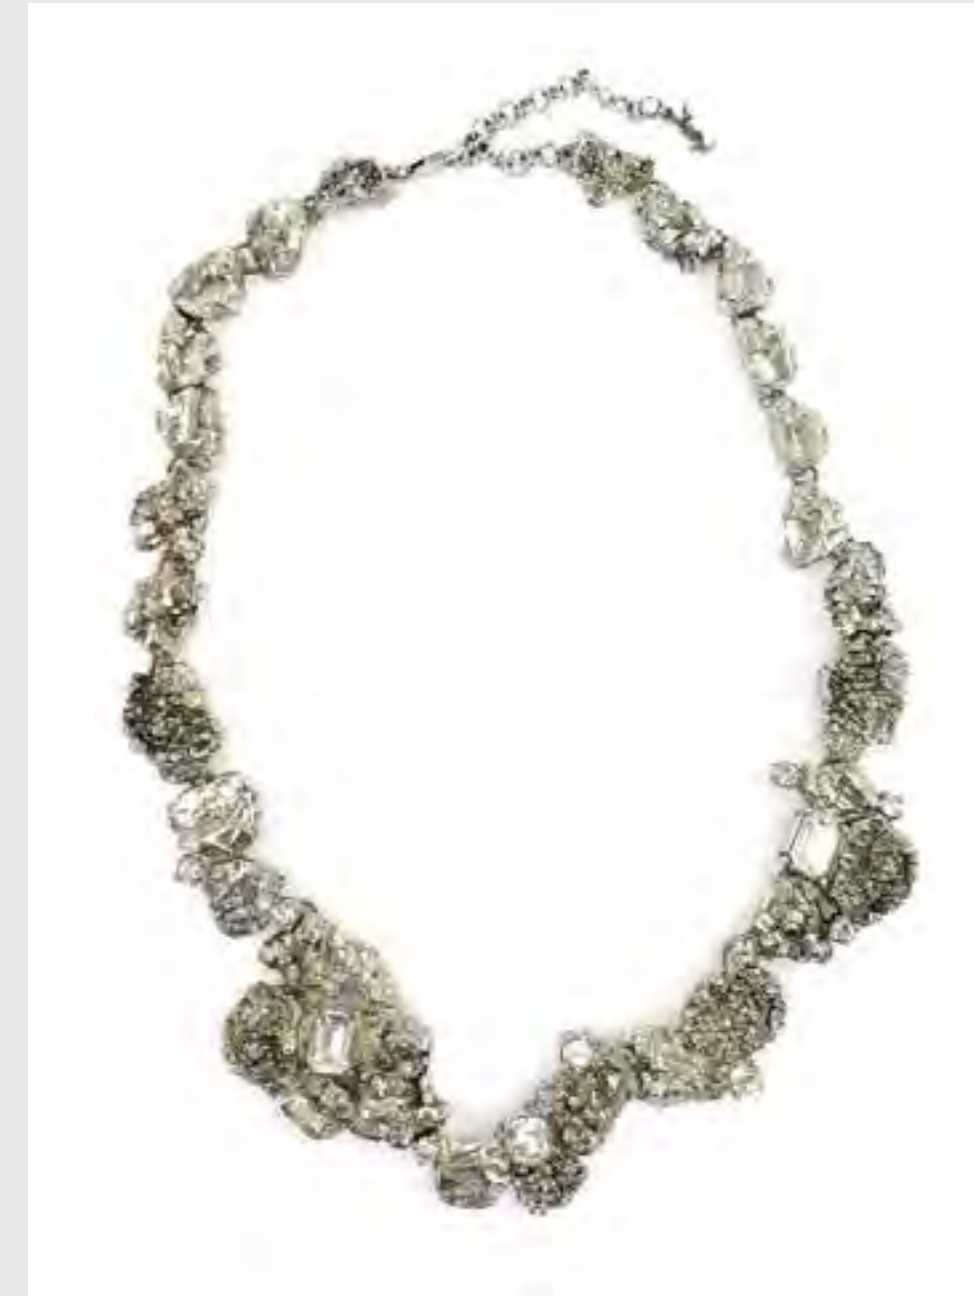

SAINT LAURENT
RHINESTONE NECKLACE