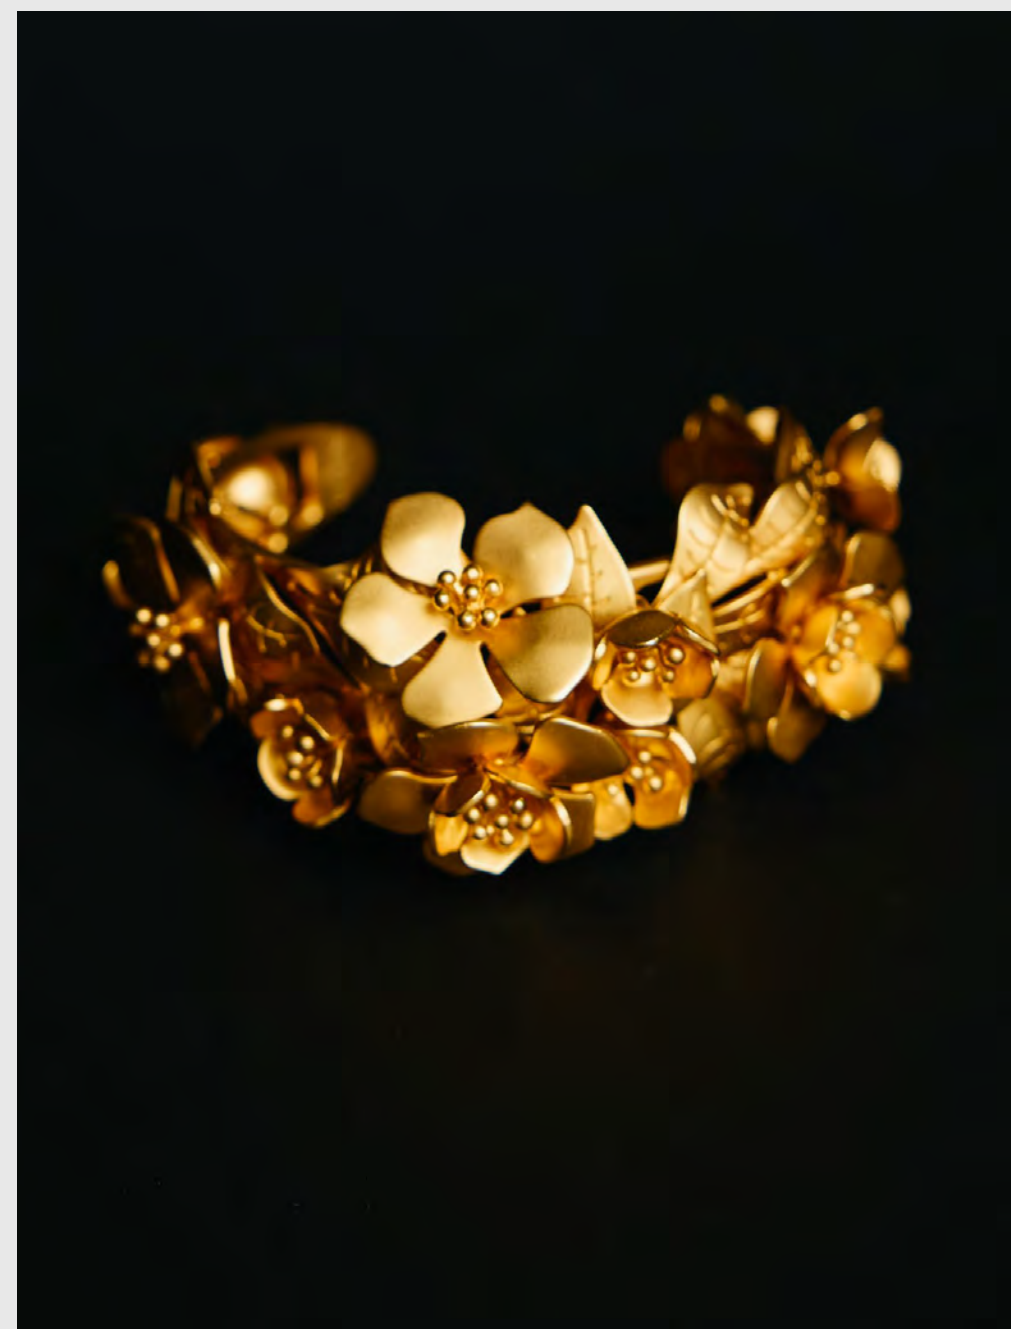

Wrist wear

VALENTINO
GOLD FLORAL CUFF