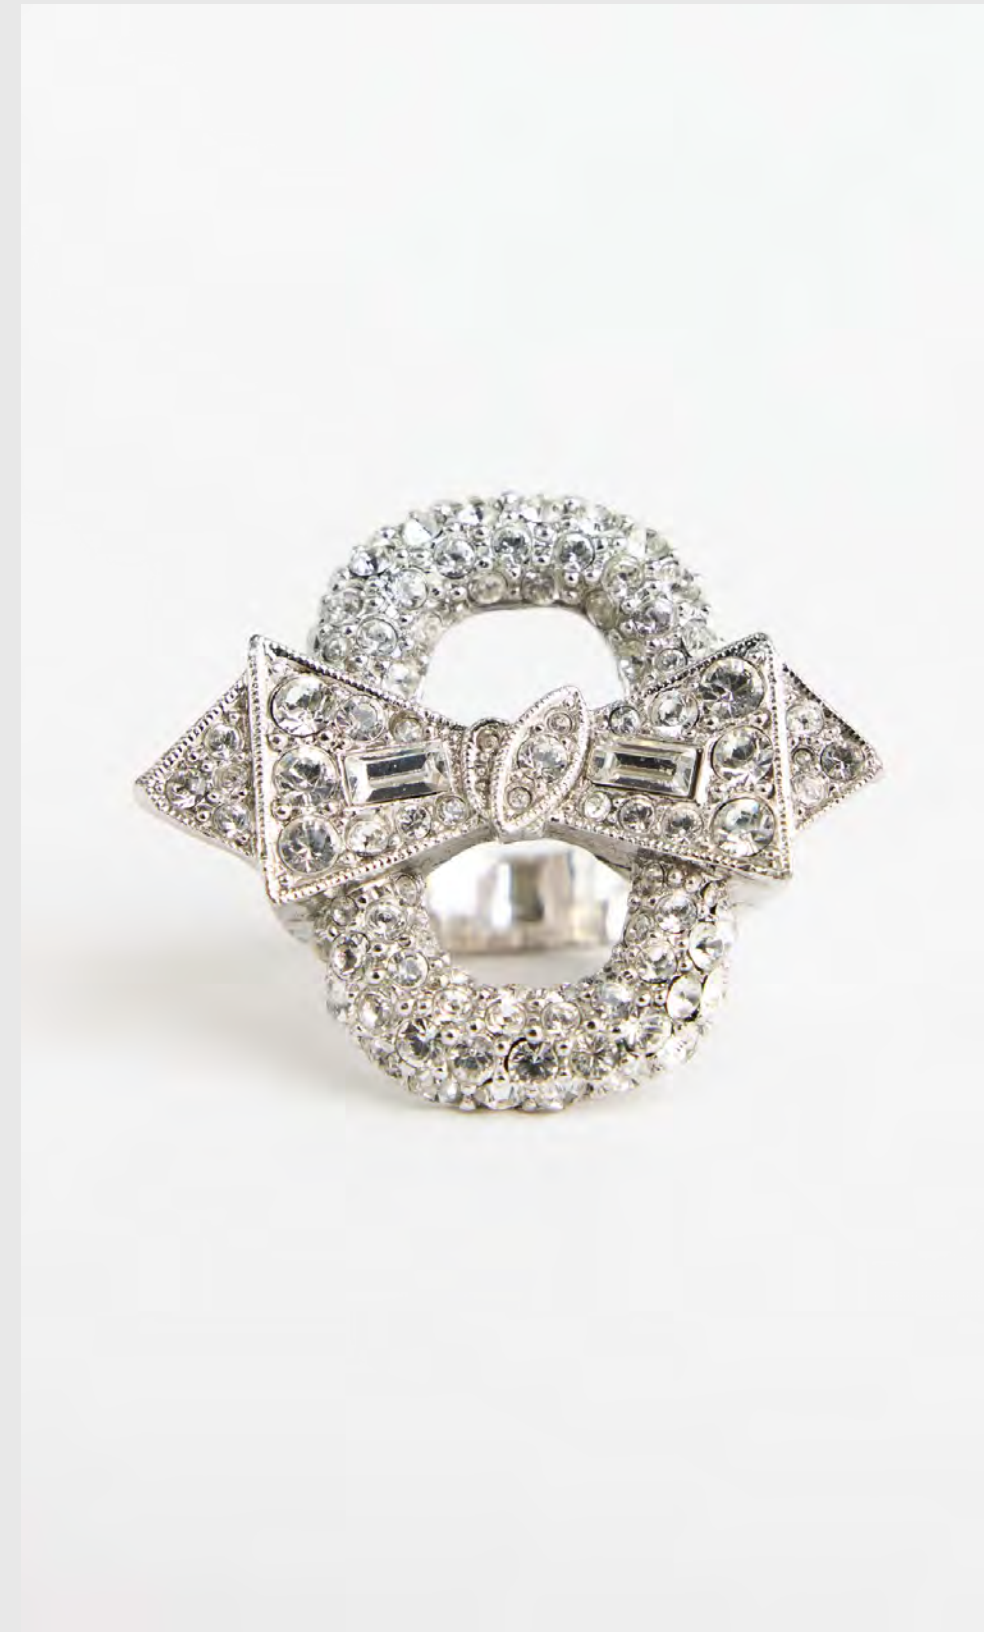

CHRISTIAN DIOR
RIBBON RING